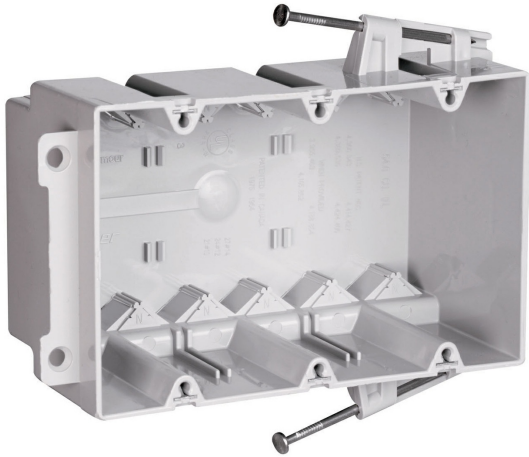

Pass and Seymour Switch and Outlet Box

Part No. S354RAC

Triple Gang Switch and Outlet Box with captive mounting nails on each end. It has six Auto/Clamps each end with Quick/Click entries. It is easy to install with a rectangular cutout. It is made with a durable, impact-resistant thermoplastic box. It has innovative extras that help cut installation time. Qty 50

Features & Benefits

Constructed of tough, impact-resistant thermoplastic Innovative Quick Click feature secures devices quickly and easily

Does not strip, even when over-torqued

Auto Clamps on each end eliminate the need for separate cable clamps

Specifications

General Info

Product Line	Pass & Seymour	Color	Gray
Country Of Origin	United States	Construction	Thermoplastic
Standard	UL Listed		

Dimensions

Cubic Capacity	54 cu in
----------------	----------