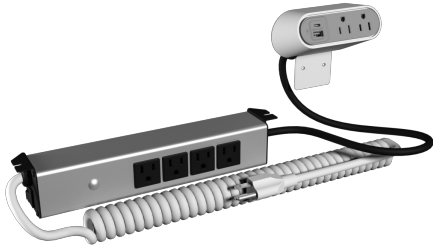

Power for both above and below sit stand desks.

Features & Benefits

Two units. One system: Includes one plug-in outlet center, one Desktop Power Center Slim and one 6' coiled cord to power everything at the desk.

Works with a range of desk heights:
Compatible with all standard sit/stand desk height ranges.

Mounting options: Simple and flexible installation with options for horizontal and vertical applications.

Comes with cable management:
Includes four cable ties for convenient cord mounting.

Multiple power and charging configurations: Two versions available with reliable power and charging: 1) three tamper-resistant power outlets and two USB charging ports, and 2) two tamper-resistant power outlets and two USB charging ports. 3.1A USB charging ports and 15A power outlets on both models.