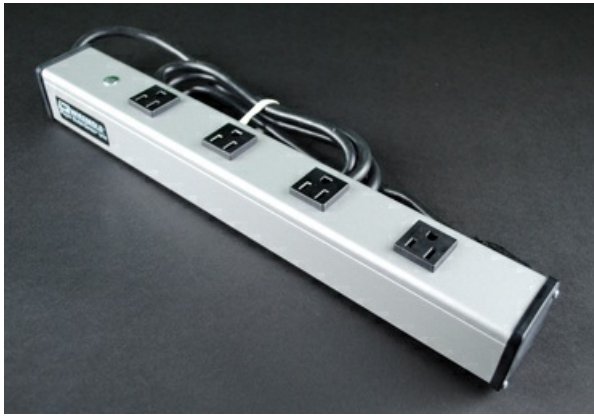

Wiremold
Plug-In Outlet Center Unit / 120V/15A/4 O/L /6' cord
Part No. UL1090BC

Four outlets, rugged gray aluminum housing, 15A, receptacles rotated 90 degrees and spaced to accommodate transformers. 6' (1.8m) 14/3 SJT black cord with NEMA5-15 plug. Length 16" (406mm). Receptacle center-to-center 3" (76mm). Snap-on, slide-off mounting.

Features & Benefits

Four outlets, rugged gray aluminum housing, 15A, receptacles rotated 90 degrees and spaced to accommodate transformers. 15' (4.6m) 14/3 SJT black cord with NEMA5-15 plug. Length 16" (406mm). Receptacle center-to-center 3" (76mm). Snap-on, slide-off mounting.