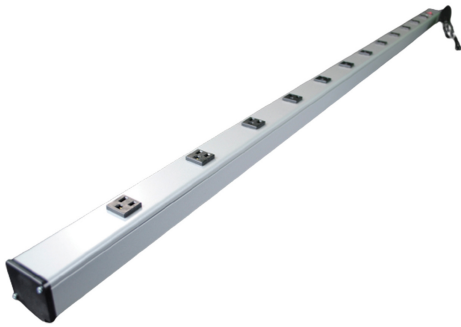

Wiremold
Plug-In Outlet Center Unit / 120V/15A/72 long/12 O/L/lighted switch/6' cord
Part No. UL2064BC

Twelve outlets, rugged gray aluminum housing, 15A, lighted switch, 6' (1.8m) 14/3 SJT black cord with NEMA5-15 plug. Length 72" (1.8m). Receptacle center-to-center 5 1/4" (133mm). Snap-on, slide-off mounting.

Features & Benefits

Twelve outlets, rugged gray aluminum housing, 15A, lighted switch, 6' (1.8m) 14/3 SJT black cord with NEMA5-15 plug. Length 72" (1.8m). Receptacle center-to-center 5 1/4" (133mm). Snap-on, slide-off mounting.

Specifications

General Info

Product Line	Wiremold	UPC Number	786776043044
Country Of Origin	Mexico	Receptacle Type	Simplex
Number of Receptacles	12	Application Sector	Commercial
Standard	cULus Recognized: File E66421 Guide XBYS XUHT VZCA	Type	PIOC