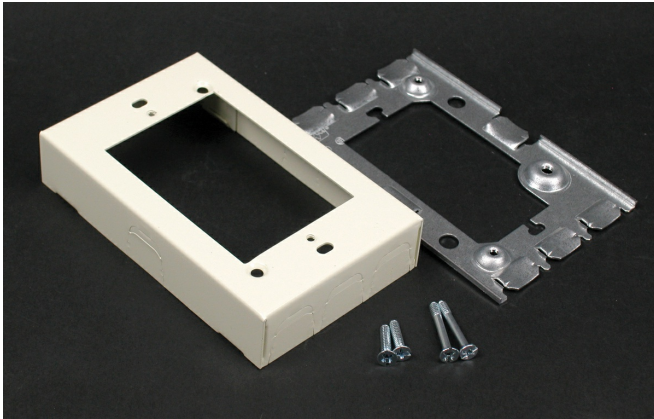

Wiremold  
Wiremold 500/700 Series Single-Gang Flush Type Extension Adapter Fitting, Ivory  
Part No. V5751

Wiremold 500 Series and 700 Series raceways are ideal for surface mounting small amounts of electrical wiring or communication cables. These rugged raceways offer a low profile appearance which blend with any decor. Available in our exclusive ScuffCoat finish.

## Features & Benefits

This product meets the material restrictions of RoHS

### General Info

Product Line	Wiremold	Color	Ivory
UPC Number	786776070590	Application Sector	Commercial
Standard	cULus Listed Surface Metal Raceway: File E41751: Guide RJPR	Type	Raceway

### Dimensions

Product Width US	4.75 in	Product Weight US	0.35 lb
Product Volume US	14.25 cu in	Product Depth US	1.0 in
Product Height US	3.0 in		