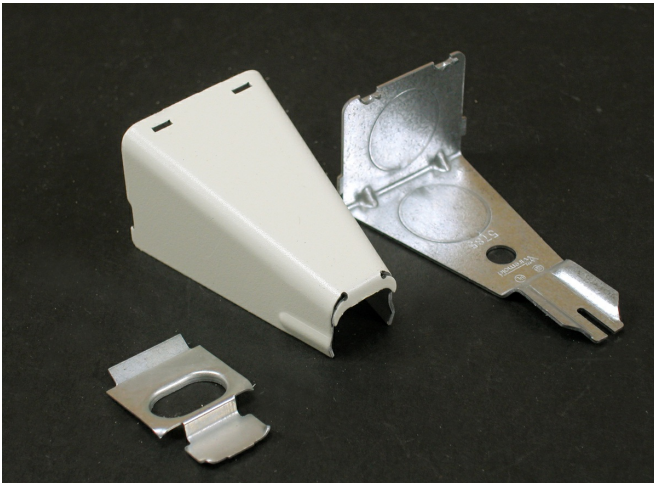

Wiremold
Wiremold 500/700 Series Combination Connector Fitting, Ivory
Part No. V5785

Wiremold 500 Series and 700 Series raceways are ideal for surface mounting small amounts of electrical wiring or communication cables. These rugged raceways offer a low profile appearance which blend with any decor. Available in our exclusive ScuffCoat finish.

Features & Benefits

For connecting raceway, without offsetting, to any 3 1/4" (83mm) or 4" (102mm) outlet box mounted on the surface with a KO for 1/2" (12.7mm) conduit.

Specifications

General Info

Product Line	Wiremold	Color	Ivory
UPC Number	786776070637	Country Of Origin	United States
Application Sector	Commercial	Standard	cULus Listed Surface Metal Raceway: File E41751: Guide RJPR/RJPR7
Type	Raceway		

Dimensions

Product Width US	1.63 in	Product Weight US	0.13 lb
Product Volume US	6.75 cu in	Product Depth US	1.38 in
Product Height US	3.0 in		

Listing Agencies / 3rd Party Agencies

cULus ListingNumber	E41751	cULus Listed	Yes
---------------------	--------	--------------	-----