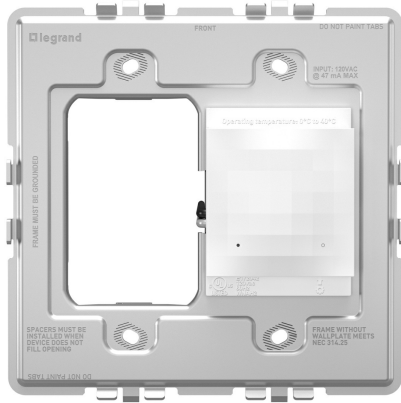

adorne Collection  
adorne® Smart Surface-Mount Gateway with Netatmo, White  
Part No. WNAH2W1

The smartest way to take control of lights and power, optimized for whole home use. Smart Lighting lets you set the exact lighting you need, from anywhere, adding safety and convenience to your home. And delivering it all with unprecedented range and reliability, adorne® with Netatmo leverages leading Netatmo technology to provide an ideal solution for larger homes with many smart products. Start with the Smart Gateway to establish a robust and dedicated mesh network, then add smart switches, dimmers and outlets to build a solution that perfectly fits a home's unique space and needs. Options even include wireless smart switches and dimmers for easily adding 3-way control.

## Features & Benefits

The foundation of an adorne with Netatmo solution, the surface-mount Gateway is cleverly designed to install easily beside an existing single-gang switch or outlet, no back box or network wiring required.

### Dimensions

---

Product Width US	4.19 in	Product Depth US	0.56 in
------------------	---------	------------------	---------

---

Product Height US	4.19 in
-------------------	---------

---