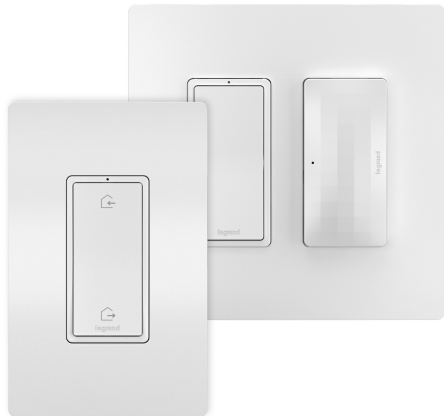

radiant Collection
radiant® Smart Switch With Netatmo Starter Kit, White
Part No. WNRH10KITWH

The smartest way to take control of lights and power, optimized for larger homes. Smart Lighting lets you set the exact lighting you need, from anywhere, adding safety and convenience to your home. And delivering it all with unprecedented range and reliability, radiant® with Netatmo leverages leading Netatmo technology to provide an ideal solution for larger homes with many smart products. Start with the Smart Gateway to establish a robust and dedicated mesh network, then add smart switches, dimmers and outlets to build a solution that perfectly fits a home's unique space and needs. Options include wireless smart switches and dimmers for easily adding 3-way control.

Features & Benefits

- The foundation of a radiant with Netatmo solution, the in-wall Gateway easily replaces an existing switch or outlet to provide a discreet hub for a home's smart lighting control
  - Ensures ultra-reliable performance through a robust and dedicated mesh-network
- Enables control of a home's smart lighting solutions through the Legrand Home + Control app, allowing for easy scheduling, the creation of groups, setting scenes, managing energy usage and more
  - Compatible with other smart products through Amazon Alexa, Google Assistant and Apple HomeKit, as well as with home automation systems
- Flexibly fits a home's unique needs with a variety of supported smart switches, dimmers and outlets, including wireless switches and dimmers
  - Compatible with all radiant® with Netatmo and adorne® with Netatmo smart devices
- Installs easily in place of an existing single-pole switch or dimmer (neutral wire required). For easy 3-way control, pair with a Wireless Smart Switch with Netatmo
  - Available color options include White, Light Almond and Nickel
- Screwless Wall Plate included. Coordinate with other designer switches and outlets available from the radiant® Collection for a cohesive, sophisticated look
  - Includes Smart Gateway

Specifications

General Info

Product Line	Pass & Seymour	Replaced by Part Number	
Color	White	Finish	Matte
Country Of Origin	China	Features	Smart Lighting, With Netatmo
Switch Type	Paddle	Number of Switches	1