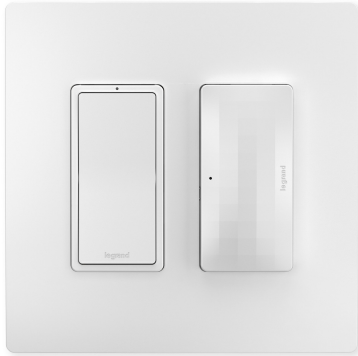

radiant Collection  
radiant® Smart Switch Hub Kit with Netatmo, White  
Part No. WNRKH10WH

Smart Lighting lets you set the exact lighting you need, from anywhere, adding safety and convenience to your home. And delivering it all with unprecedented range and reliability, radiant® with Netatmo leverages leading Netatmo technology to provide an ideal solution for larger homes with many smart products. Perfect for getting a radiant with Netatmo system started, this kit includes (1) Smart Surface-Mount Gateway (WNRH2WH) and (1) Smart Switch (WNRL10WH) with Netatmo. Screwless Wall Plates from the radiant® Collection also included. First, the Gateway establishes a robust and dedicated mesh network that actually strengthens with every “with Netatmo” device you add. The Smart Switch then easily installs in place of an existing switch to allow advanced smart control of lights, from anywhere, through the Legrand Home + Control app. Install more Smart Switches, Dimmers and Outlets with Netatmo (up to 98 per Gateway) to expand your system to fit a home’s unique needs.

## Features & Benefits

The foundation of a radiant with Netatmo solution, the surface-mount Gateway is cleverly designed to install easily beside an existing single-gang switch or outlet, no back box or network wiring required

Features ultra-reliable performance through a robust and dedicated mesh-network

Smart Switch installs easily in place of an existing single-pole switch or dimmer (neutral wire required). For easy 3-way control, pair with a Wireless Smart Switch with Netatmo