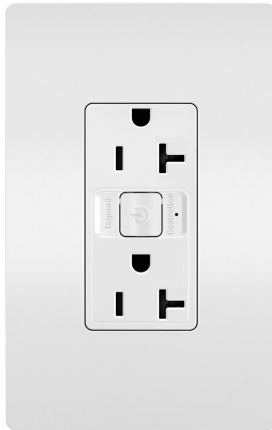

radiant Collection
radiant® Smart 20A Outlet with Netatmo, White
Part No. WNRR20WH

With this 20A smart outlet, take control lamps or small appliances from anywhere. (One outlet is app-controlled, the other is always on.) Monitor and manage energy usage through the app to reduce utility cost and waste. Part of the radiant® with Netatmo solution. Smart Lighting lets you control lights and power, from anywhere, adding safety and convenience to your home. And delivering it all with unprecedented range and reliability, radiant® with Netatmo leverages leading Netatmo technology to provide an ideal solution for larger homes with many smart products. Start with the Smart Gateway to establish a robust and dedicated mesh network, then add smart switches, dimmers and outlets to build a solution that perfectly fits a home's unique space and needs. Options even include wireless smart switches and dimmers for easily adding 3-way control. Screwless Wall Plates from the radiant® Collection included.

Features & Benefits

Smart Gateway REQUIRED.

Installs easily in place of an existing 20A outlet. Can be wired to extend control to all outlets downstream or load-side. One outlet is app-controlled, the other is always on.

More color options available to fit any style, including finishes to match current hardware and lighting trends.

Specifications

General Info

Product Line	Pass & Seymour	Replaced by Part Number	
Color	White	Finish	Matte
Country Of Origin	China	Receptacle Type	Double