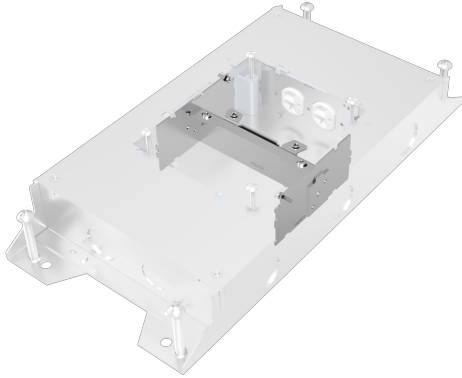

Wiremold
RFBA 2G & 4G Furniture Feed Barrier Kit
 Part No. RFBA24FF

Your go-to floor box just got better. Resource RFB Series Floor Boxes are designed for maximum efficiency throughout an entire building, bringing versatile recessed activations for power and data services to open space areas or directly to workstations. No matter what size you choose, components and accessories work across the entire line interchangeably. Simply mix-and-match as needed for your project. Improved wire and cable routing makes wire pulling much easier in adjacent compartments and around corners. Available in 2-, 4-, 6- and 10-gang models with a variety of covers, colors and profiles.* Installs in tile, stone, carpet, terrazzo, wood and polished concrete. Perfect for many applications, including schools, financial institutions, commercial office buildings, hospitality and residential.

Features & Benefits

Required for use with furniture feed covers

Covers sold separately

Dual service furniture feed: Power has 1" threaded screw plug and communication has a combination 1 1/4" and 2" screw plug

Works with both RFBA2 and RFBA4 floor boxes

Specifications

General Info

Product Line	Wiremold	Color	Gray
Finish	Pre-Galvanized	UPC Number	786564105770
Country Of Origin	United States	Application Sector	Commercial
Standard	UL514		