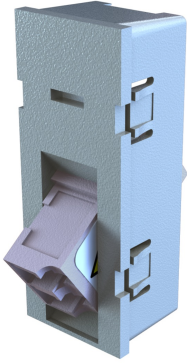

TracJack Module, Keyed Front Keyed Rear LC Duplex Multimode Adapters, 45 Degree Angled Exit, Rose
Part No. KTJ-2AACL2CA

TracJack Module, Keyed Front Keyed Rear LC Duplex (2 Fibers)