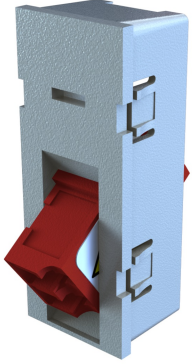

TracJack Module, Keyed Front Keyed Rear LC Duplex Multimode Adapters, 45 Degree Angled Exit, Red  
Part No. KTJ-2ACLC2CD

TracJack Module, Keyed Front Keyed Rear LC Duplex (2 Fibers)